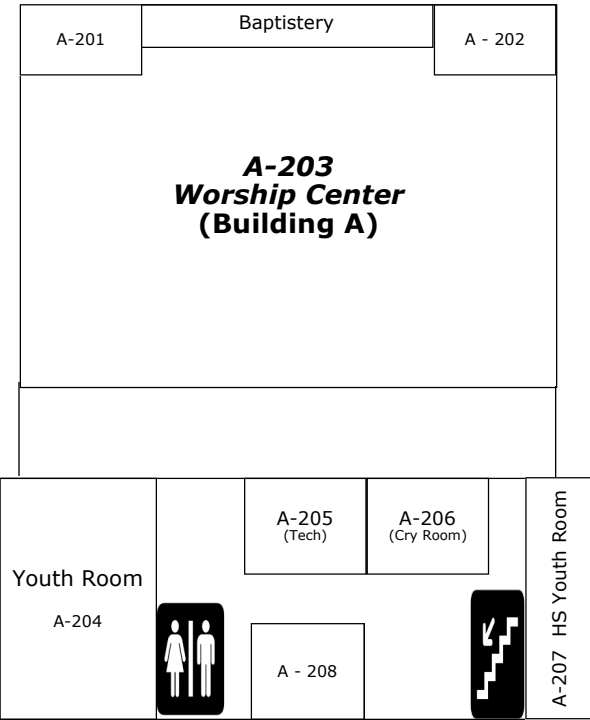

Ellis Avenue

Los Flores Avenue

Parking

Parking