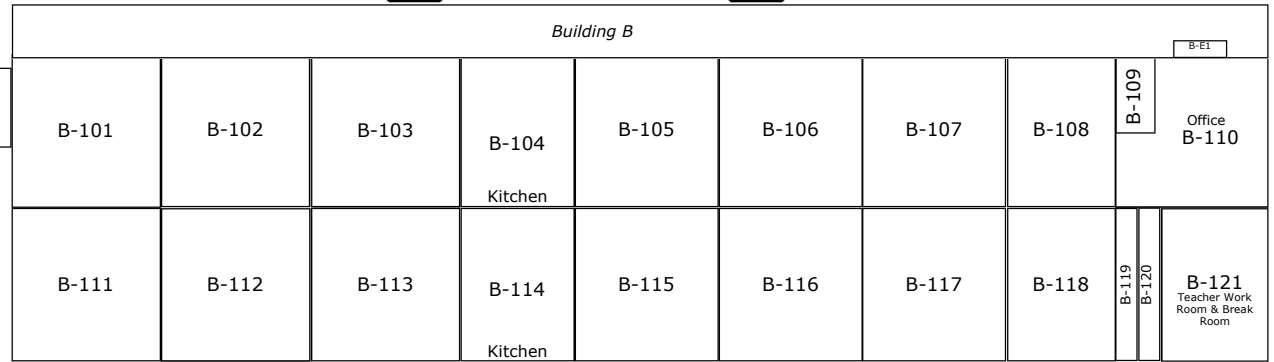

Ellis Avenue

Los Flores Avenue

Parking

Parking

Level 1

10350 Ellis Avenue
Fountain Valley, CA 92708
714.968.4222

www.shorelinebaptist.org

Legend:

- E: entrance
- CC: Connection Center

Parking