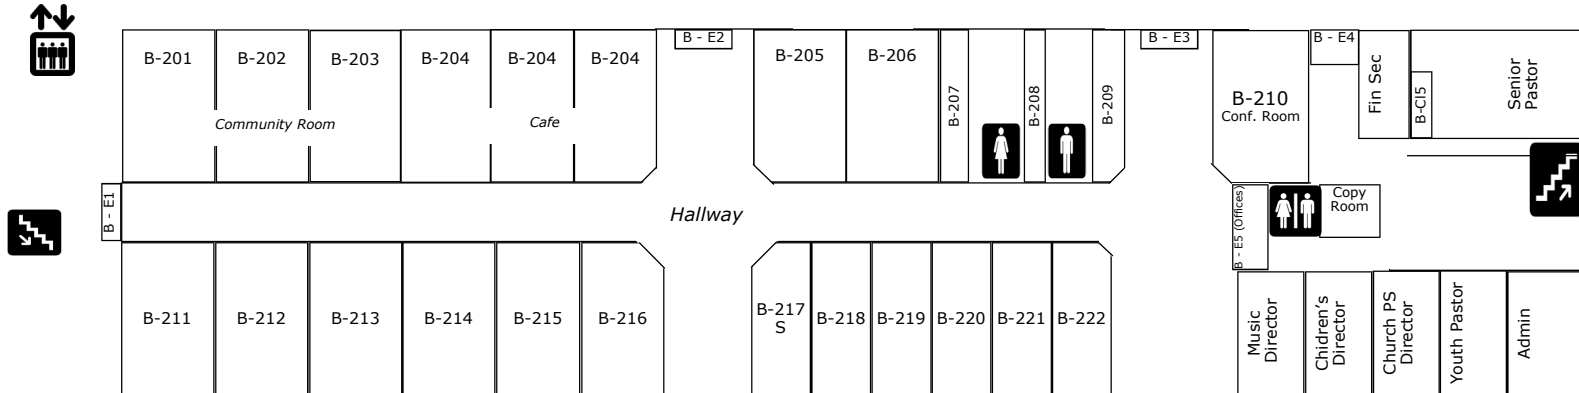

Level 2

10350 Ellis Avenue
Fountain Valley, CA
92708
714.968.4222

www.shorelinebaptist

Parking

Legend:
E - entrance
CC - Connection Center