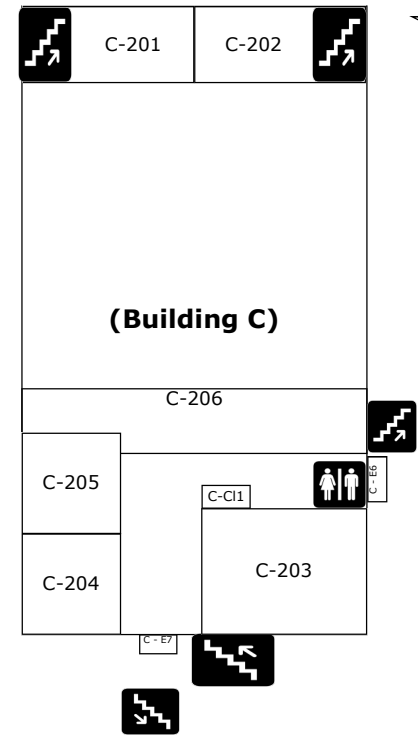

Ellis Avenue

Los Flores Avenue

Parking

Parking