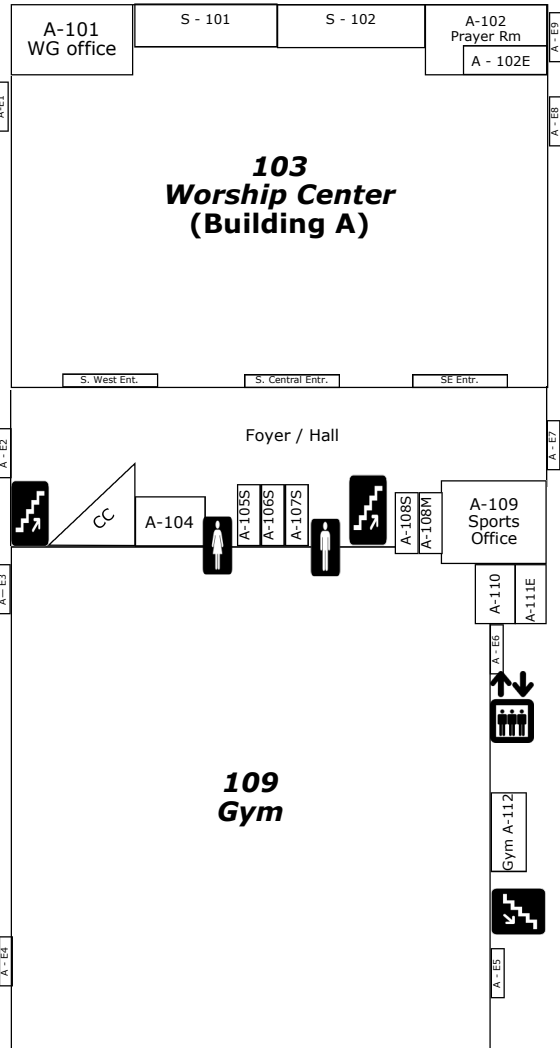

Ellis Avenue

Los Flores Avenue

Parking

Parking

Level 1

10350 Ellis Avenue  
Fountain Valley, CA 92708  
714.968.4222

[www.shorelinebaptist.org](http://www.shorelinebaptist.org)

Legend:

- E: entrance
- CC: Connection Center

Parking

Ellis Avenue

Los Flores Avenue

Parking

Parking

Level 2

10350 Ellis Avenue  
Fountain Valley, CA  
92708  
714.968.4222

[www.shorelinebaptist](http://www.shorelinebaptist)

Parking

Legend:  
E - entrance  
CC - Connection Center