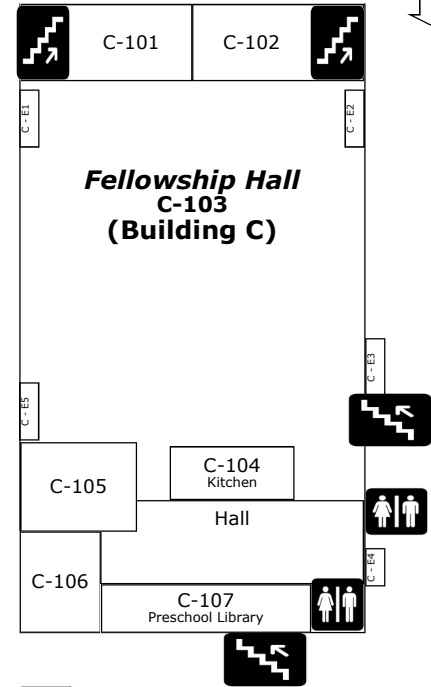

Ellis Avenue

Los Flores Avenue

Parking

Parking

Level 1

10350 Ellis Avenue
Fountain Valley, CA 92708
714.968.4222

www.shorelinebaptist.org

Legend:

- E: entrance
- CC: Connection Center

Parking